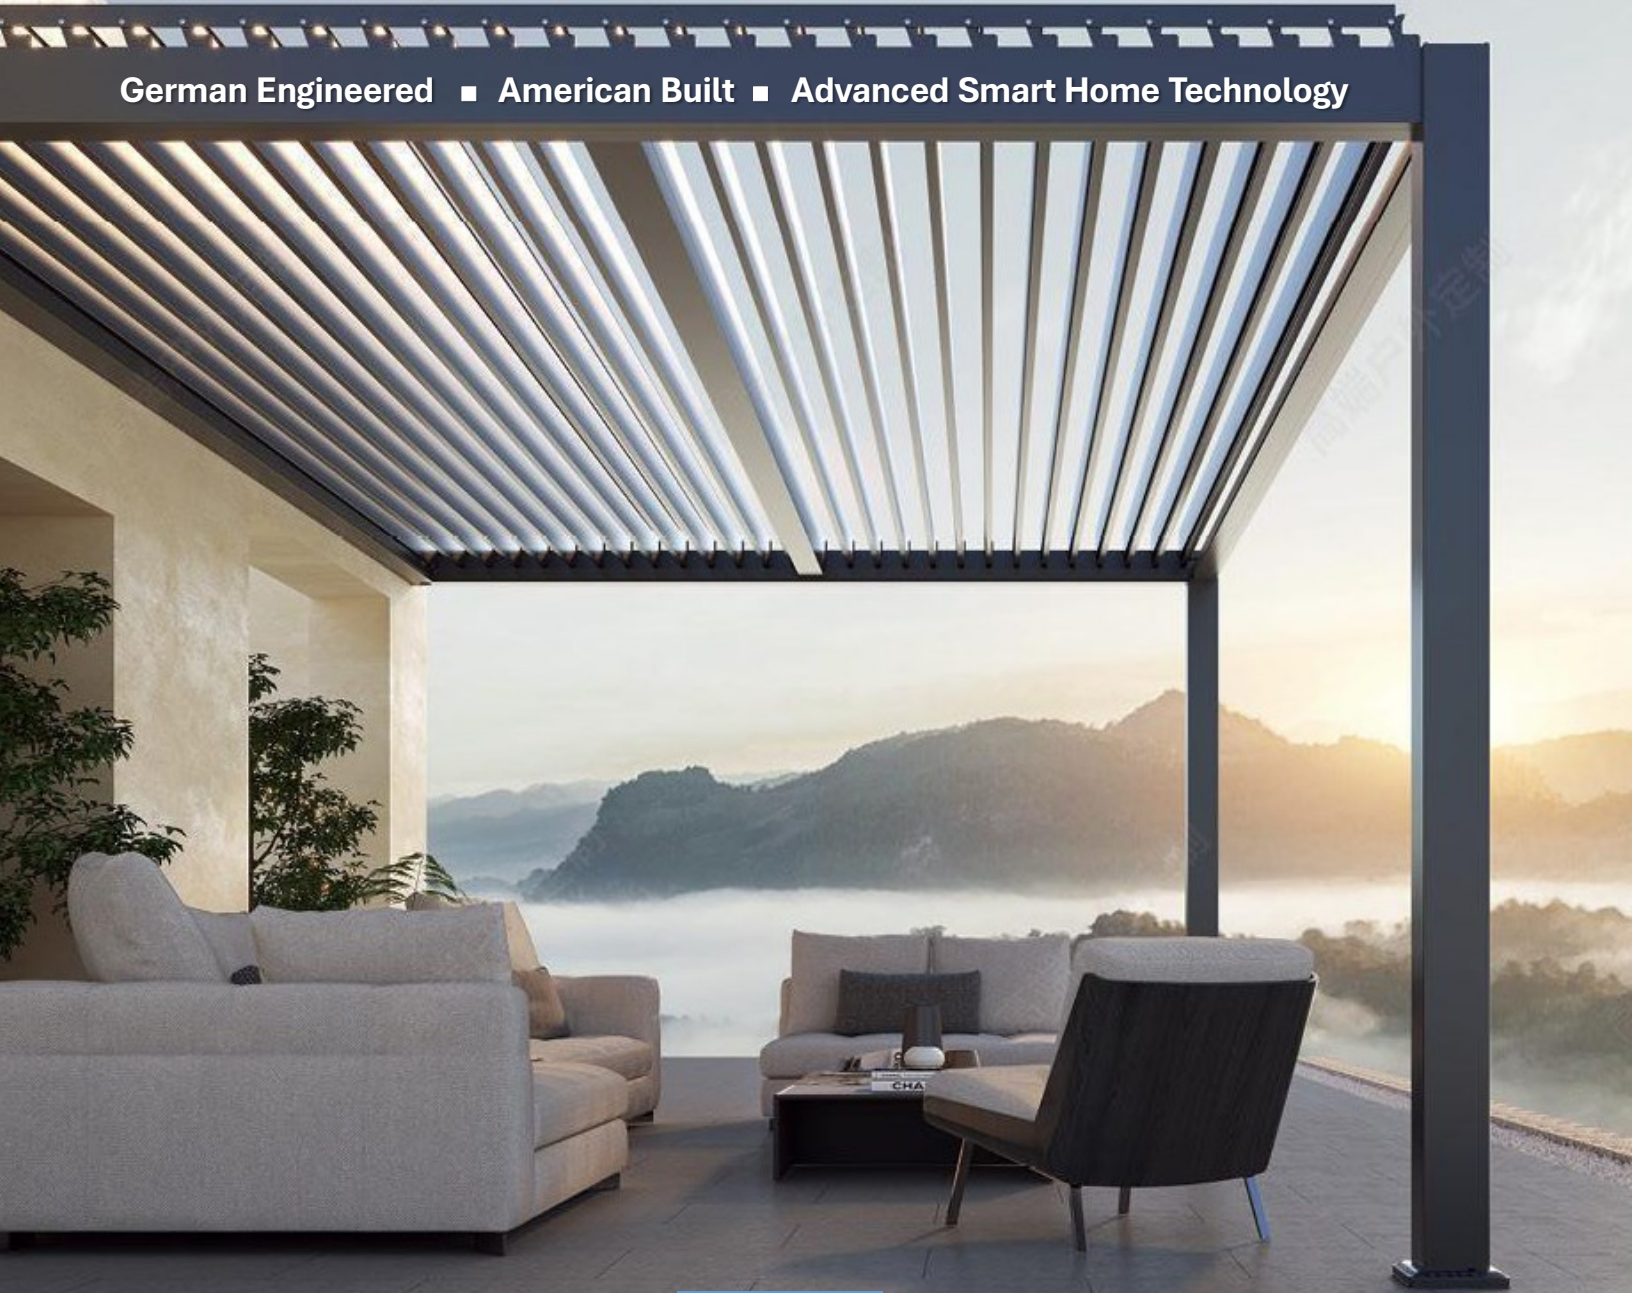

the TITAN

Louvered Roof Pergola

German Engineered ■ American Built ■ Advanced Smart Home Technology

the **TITAN** Louvered Roof Pergola

Luxury In-Stock Customizations

Adjustable Louvered Side Panels

Retractable Glass Side Panels

Retractable Drop Shade Side Panels

Integrated LED Lighting

Auto-Close Rain Sensor

Standard Powder Coated Finish Colors

Custom Colors are Available